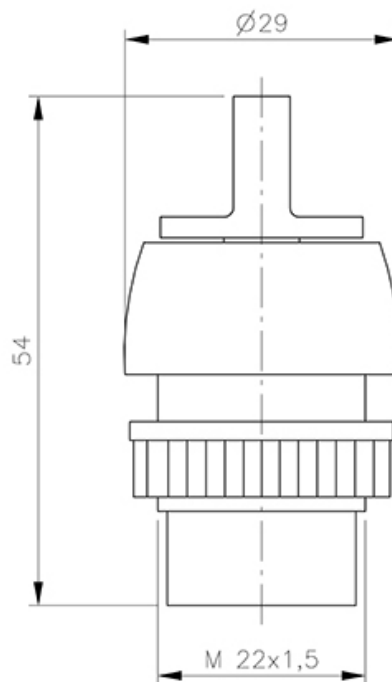

Valves

Valves for Panel Mounting

Actuation elements for BA-valves

BA 227 01

Ø22 mm actuator for panel mounting valves | to be used with BA-valves

HAFNER

Specifications

Actuation

Rotary lever short for BA-valves

Colour

black

Actuating force

16 N/cm

www.hafner-pneumatika.com