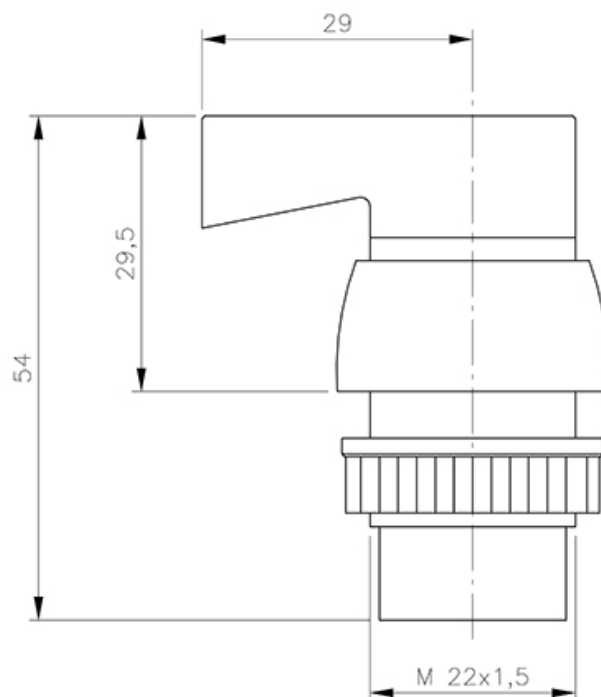

### Valves for Panel Mounting

#### BA 224 01

Ø22 mm actuator for panel mounting valves | to be used with BA-valves

HAFNER