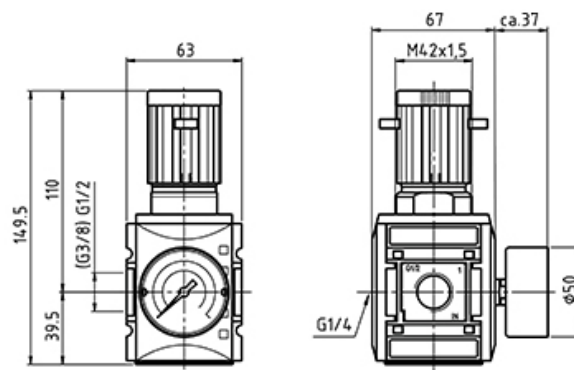

FRL-units

Futura line | FS

Pressure-regulators

KREG-212/8 G

Regulator | 8 bar | Futura line

HAFNER

Specifications

Connection	G 1/2"
Air-flow	5200 l/min
Operating pressure	0...16 bar
Operating pressure outlet	0,5...8 bar
Unit size	FS-2