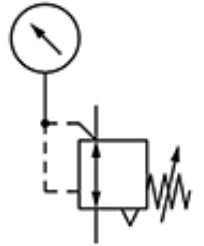

FRL-units

Futura line | FS

Pressure-regulators

KREG-212/8 G

Regulator | 8 bar | Futura line

HAFNER

Specifications

Connection	G 1/2"
Air-flow	5200 l/min
Operating pressure	0...16 bar
Operating pressure outlet	0,5...8 bar
Unit size	FS-2