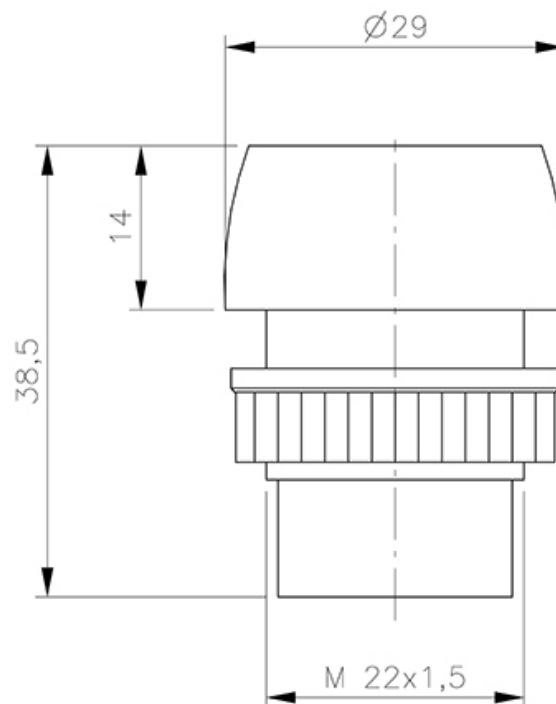

Valves

Valves for Panel Mounting

Actuation elements for BA-valves

BA 221 01

Ø22 mm actuator for panel mounting valves | to be used with BA-valves

HAFNER

Specifications

Actuation